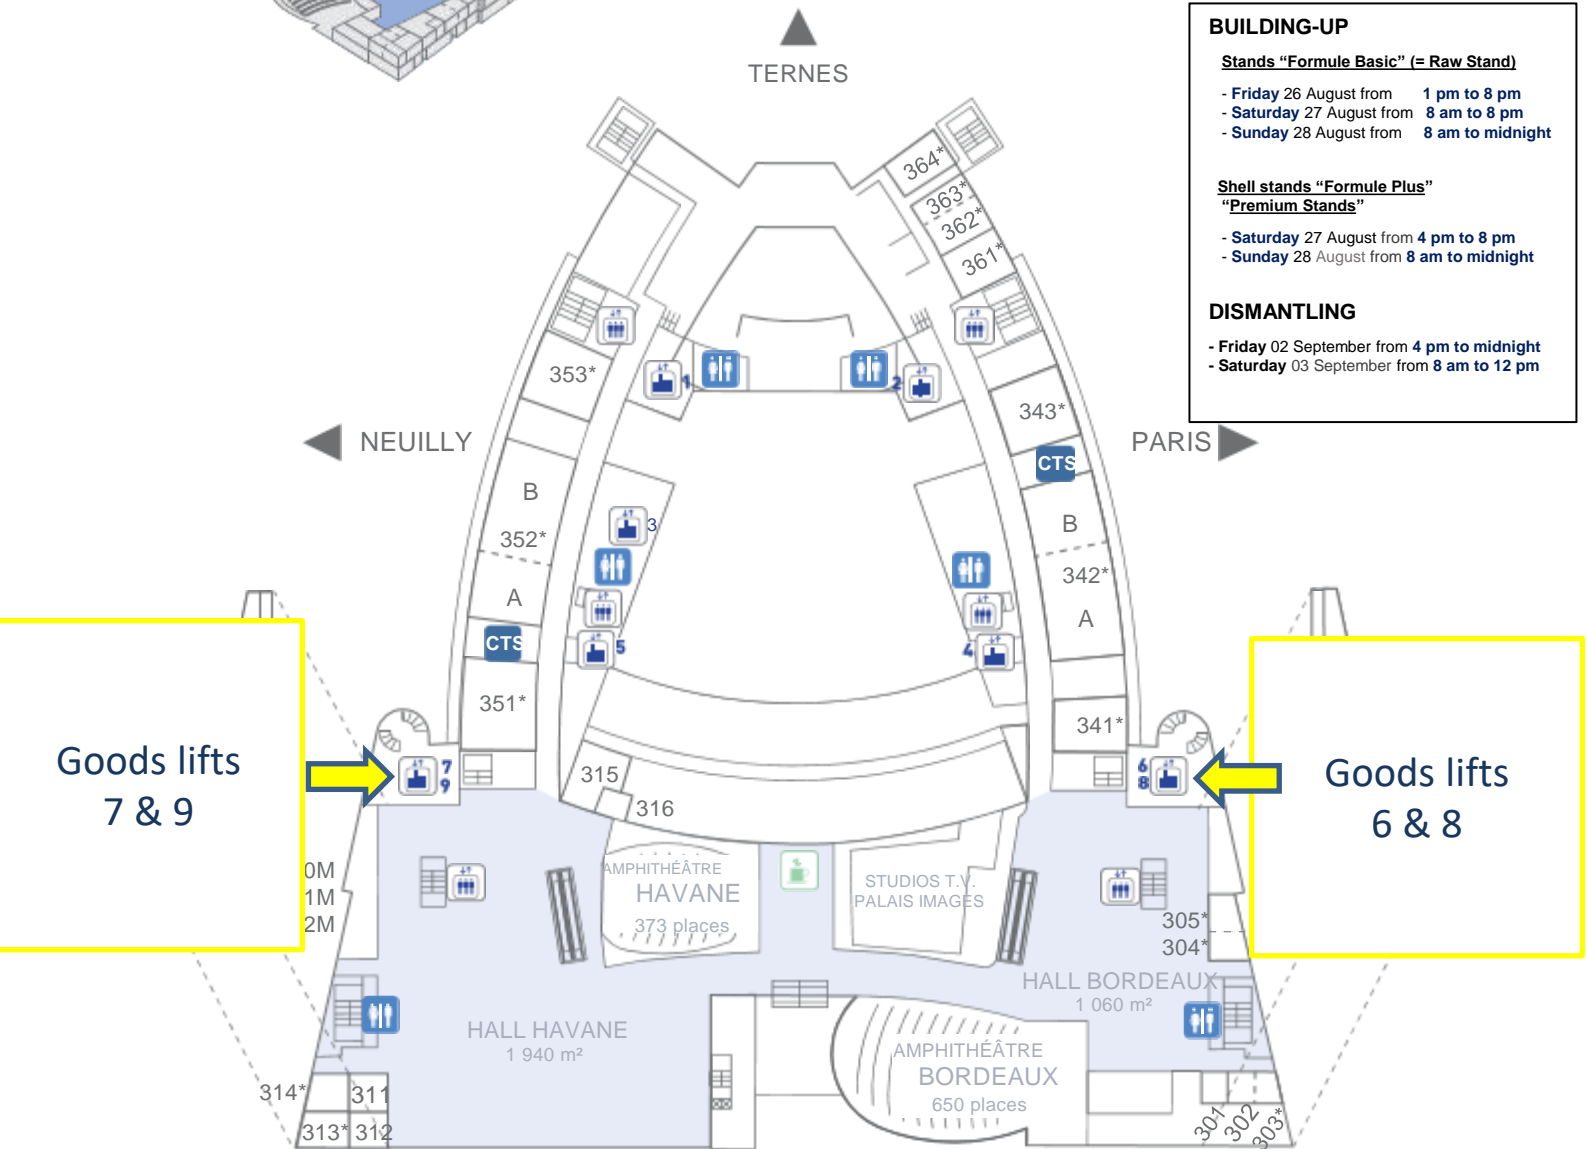

Goods lifts

The goods lifts operate only during building-up and dismantling

Use only lifts 6, 7, 8, 9

BUILDING-UP

Stands "Formule Basic" (= Raw Stand)

- Friday 26 August from 1 pm to 8 pm
- Saturday 27 August from 8 am to 8 pm
- Sunday 28 August from 8 am to midnight

Shell stands "Formule Plus" "Premium Stands"

- Saturday 27 August from 4 pm to 8 pm
- Sunday 28 August from 8 am to midnight

DISMANTLING

- Friday 02 September from 4 pm to midnight
- Saturday 03 September from 8 am to 12 pm

Goods lifts 7 & 9

Goods lifts 6 & 8

A C C E S / A C C E S S

- Ascenseur / Lift
- Monte-charge / Goods lift
- Toilettes / Restrooms
- Cabine de traduction / Translation booth
- Bar Arlequin
- Escaliers / Stairs
- Escalator

Niveau Level 3